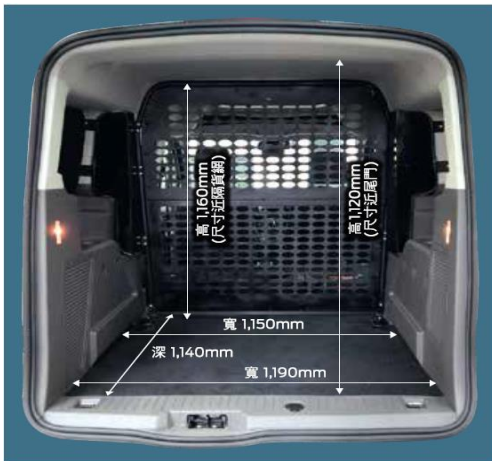

CONNECT

宏鋒汽車有限公司
Venture Motors Limited

型號 Model	CONNECT
60/40可摺疊式中排座椅 60/40 Foldable 2nd Row Seats	●
SYNC 3® 娛樂通訊系統連 Apple CarPlay	●
SYNC 3® Infotainment System with Apple CarPlay	●
原廠 6 揚聲器音響系統 6 Speakers Audio System	●
無線充電功能 Qi Wireless Charging	●
LCD 多功能行車資訊顯示屏 LCD Digital Instrument Cluster	●
行車模式選擇 Selectable Drive Modes	普通 Normal / 環保 Eco
12V 充電插頭 Power Socket	前排 Front Row x 2
USB 連接埠 USB Socket	Type A x 1, Type C x 1
安全設備 Safety Features	
安全氣袋 Airbag System	駕駛席 Driver
全車 3 點式安全帶 3-point Seatbelts	●
ISOFIX 兒童座椅固定裝置 Child Restraint System	●
後泊車輔助 (倒車視像 + 感應器 + 警示器^)	●
Rear Parking Aid (Camera + Sensors + Warning Buzzer^)	●
輪胎壓力感應器 Tire Pressure Sensors	●
車輛動態安全管理系統 (TCS + ESP + RSC)	●
Vehicle Passive Safety System (TCS + ESP + RSC)	●
斜坡起步輔助系統 Hill Start Assist (HSA)	●
主動定速巡航系統 Adaptive Cruise Control System	●
前方防撞及煞車系統 Pre-Collision Assist with Autonomous Emergency Braking (PCA & AEB)	●
車道偏移輔助系統 Lane Keeping System (LKS)	●

由登記日期起為期 3 年或 100,000 公里的原廠保用 (以先到者為準)

3 Years or 100,000 km (whichever comes first) Warranty from the Date of First Registration

車身尺寸連已安裝隔貨網的尾箱展示圖 The illustrations about exterior size and truck dimension with cargo partition^^:

* 以上定價以香港海關最終批核為準。

** 以上平均油耗數字只供參考。實際油耗或會因駕駛習慣、車速、車外溫度、駕乘人數/載貨量及駕駛模式選擇而有所不同。

** Above fuel consumption figures are for reference only. Actual fuel consumption will vary due to driving habit, speed, exterior temperature, number of passenger/maximum cargo load and drive mode selection.

^以上警示器已取得香港運輸處認可

^Warning buzzer approved by Transport Department

^^ 以上尾箱測量尺寸只供參考, 一切以實車為準。

^^ Above measured dimensions are for reference only, actual product may vary.

宏鋒汽車有限公司保留更改汽車售價、規格和設備之最終權利, 恕不另行通知。

Venture Motors Limited reserves the right to change all prices, specifications and equipment without prior notice.

品牌中心 Brand Center

地址 Address: 葵涌永業街14-20號華業工業大廈LG層 LG/F, Wah Wing Industrial Building, 14-20 Wing Yip St, Kwai Chung

電話 Tel.: (852) 3768 4818

網址 Website: www.ford-hk.com

Facebook: www.facebook.com/FordHK.VentureMotors